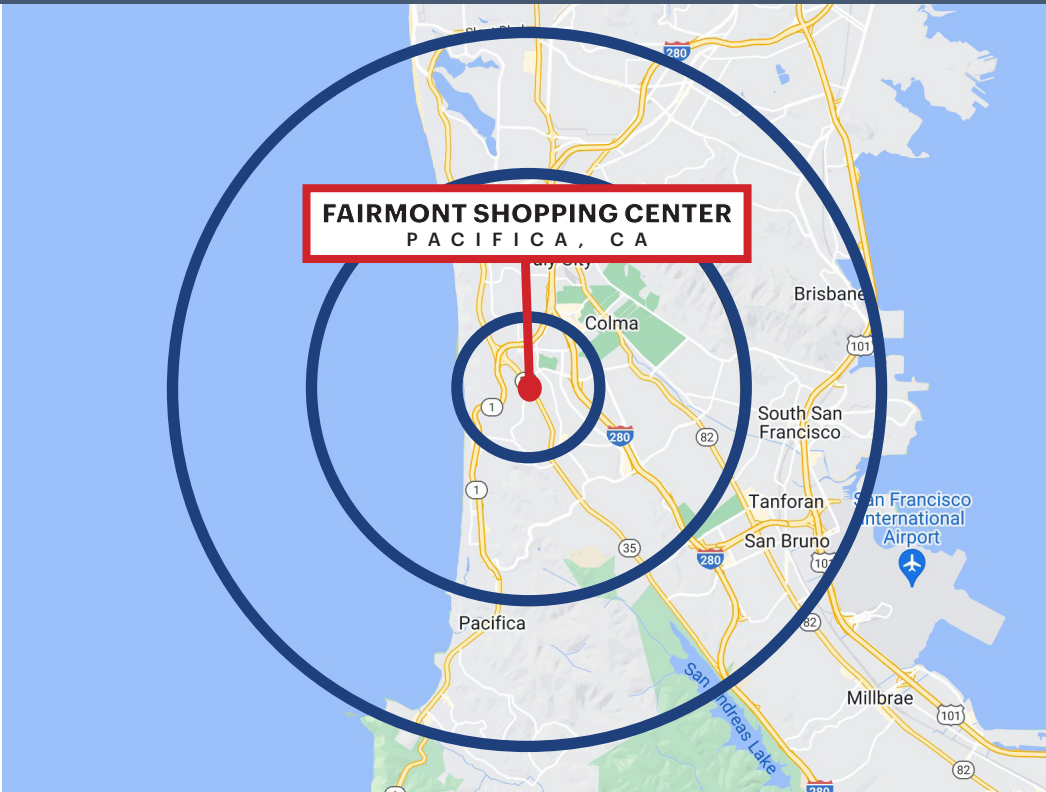

FAIRMONT SHOPPING CENTER is a community center strategically positioned alongside I-35 in the San Francisco metro area. Situated in the diverse coastal neighborhood of Pacifica, California, the property offers strong anchors such as Safeway and Rite Aid along with a variety of local and regional merchants such as Starbucks, SuperCuts, Banfield Pet Hospital, Dollar Tree, and iLoveKickBoxing.

CHASE SUBWAY

Serra Center

THE HOME DEPOT Michaels BEST BUY

DOLLAR TREE ULTA BEAUTY TARGET

Marshall's ROSS DRESS FOR LESS KOHL'S expect great things

Serramonte Center

rack TJ-MAXX WELLS FARGO

verizon macys TARGET

CVS pharmacy ROSS DRESS FOR LESS WORLD MARKET

DAISO JAPAN OLD NAVY T-Mobile

Gellert Marketplace

SPROUTS FARMERS MARKET PETSMART STARBUCKS

IN-N-OUT BURGER McDonald's Total Wine & More

CVS pharmacy 24 FITNESS CHASE

San Francisco International Airport

ESTIMATED POPULATION

1 MILE	3 MILES	5 MILES
32,536	151,197	334,257

DAYTIME EMPLOYEES

1 MILE	3 MILES	5 MILES
15,847	74,830	196,133

POPULATION FAMILY

1 MILE	3 MILES	5 MILES
28,621	133,750	279,131